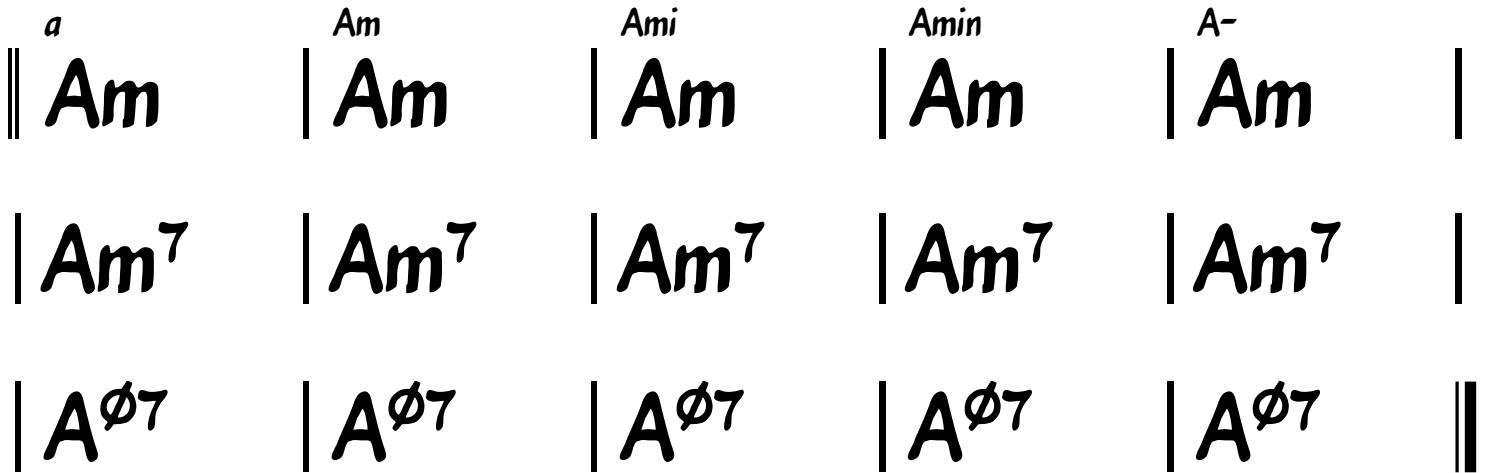

You have 5 options to write minor chord types

You set your preferred output rendering style in the Settings.

Within a chord sheet, all minor chords have the same rendering, regardless of the variant in which they are written.